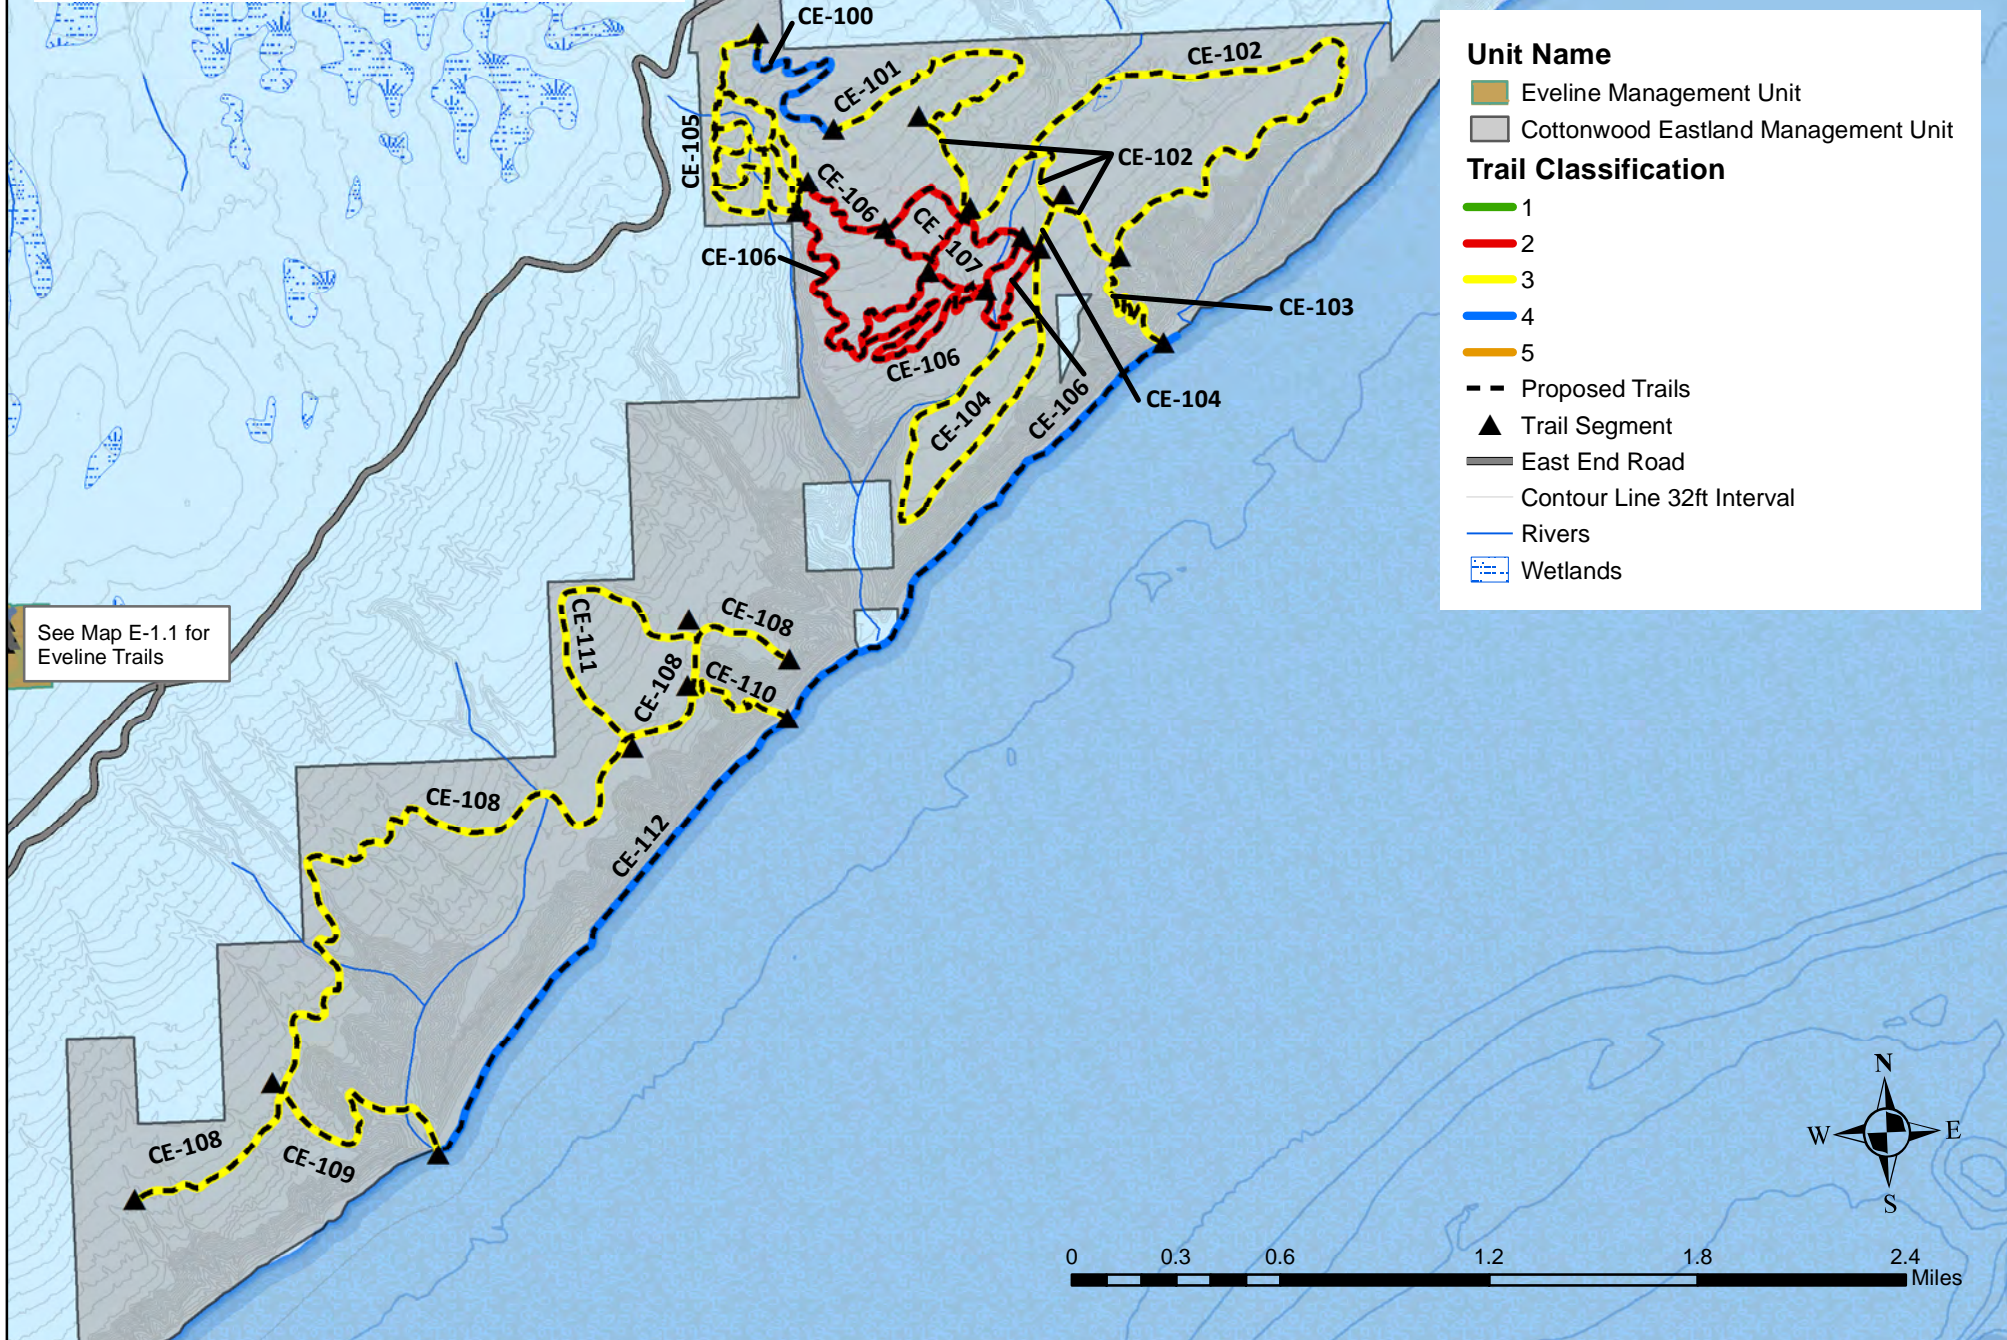

# Map E-3.1 Cottonwood Eastland Unit Terra Trails

This map is for graphic representation only and is intended to be used only for planning purposes. Land status is generalized and the park boundary has not been surveyed. Source documents remain the official record.

See Map E-1.1 for Eveline Trails